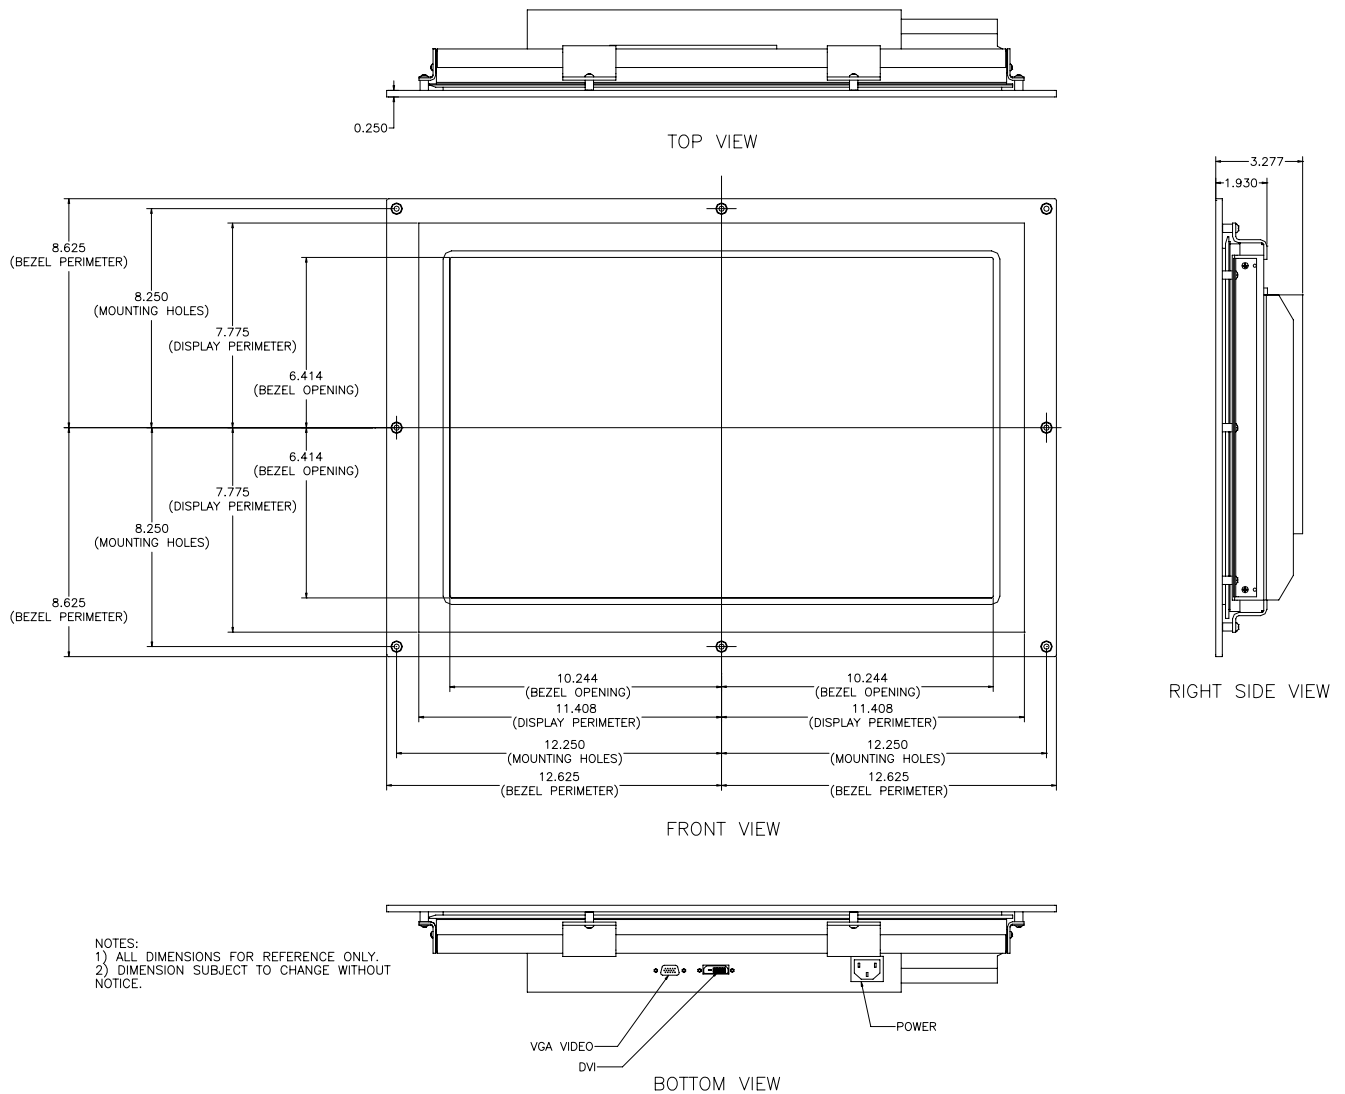

Large Format High Definition Interactive LCD Display

displaywerks
quality and innovation in LCD integration

Part# 2450-M-L (No Touch with Protective Lens)
 Part# 2450-T-S (SAW Touch Screen, Serial Interface)
 Part# 2450-TU-S (SAW Touch Screen, USB Interface)