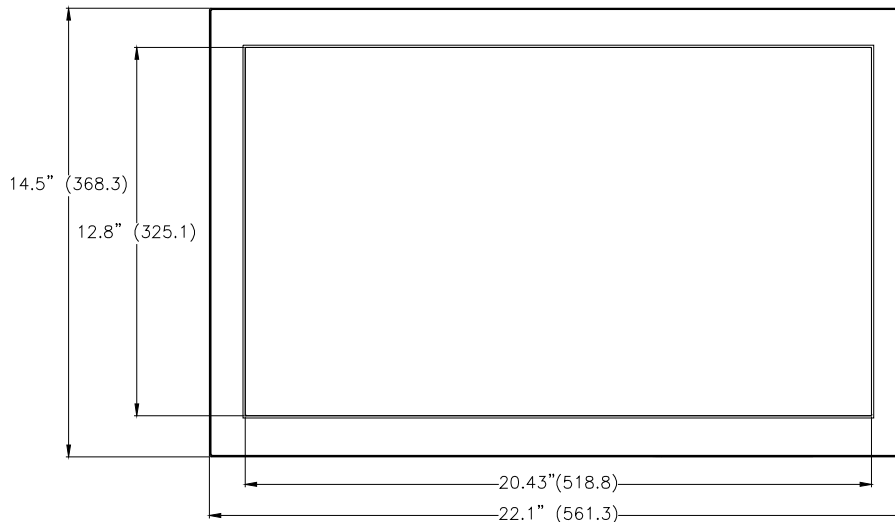

Screen active area: inch (mm) 20.56 x 12.68 (522.2 x 322.0)

Contrast Ratio: 1000:1

Brightness: 300cd/m²

Power Consumption: 130 Watts

Power Requirements: AC 100-240V (+/-10%) 50/60 Hz

Operating Temperature: 10°C to 40°C

Surface Acoustic Touch Screen Specifications:

- **Total additional weight to monitor:** 4.0 lbs.
- **Construction:** Glass panel with transducers attached to the front surface of the glass substrate.
- **Positional Accuracy:** Standard deviation of error is less than 0.080 in (2.03 mm) Equates to less than 1% error on most displays.
- **Light Transmission:** Up to 92%.
- **Operating Temperature:** -20°C to 50°C
- **Touch Active Force:** Less than 3 ounces
- **Operational Altitude:** 10,000 ft Above Sea Level
- **Expected Life Performance:** No known wear-out mechanism, as there are no layers, coating, or moving parts. This SAW technology has been operationally tested to more than 50 million touches in one location without failure, using a stylus similar to a finger.
- **Total Additional Depth to 245T:** 0"