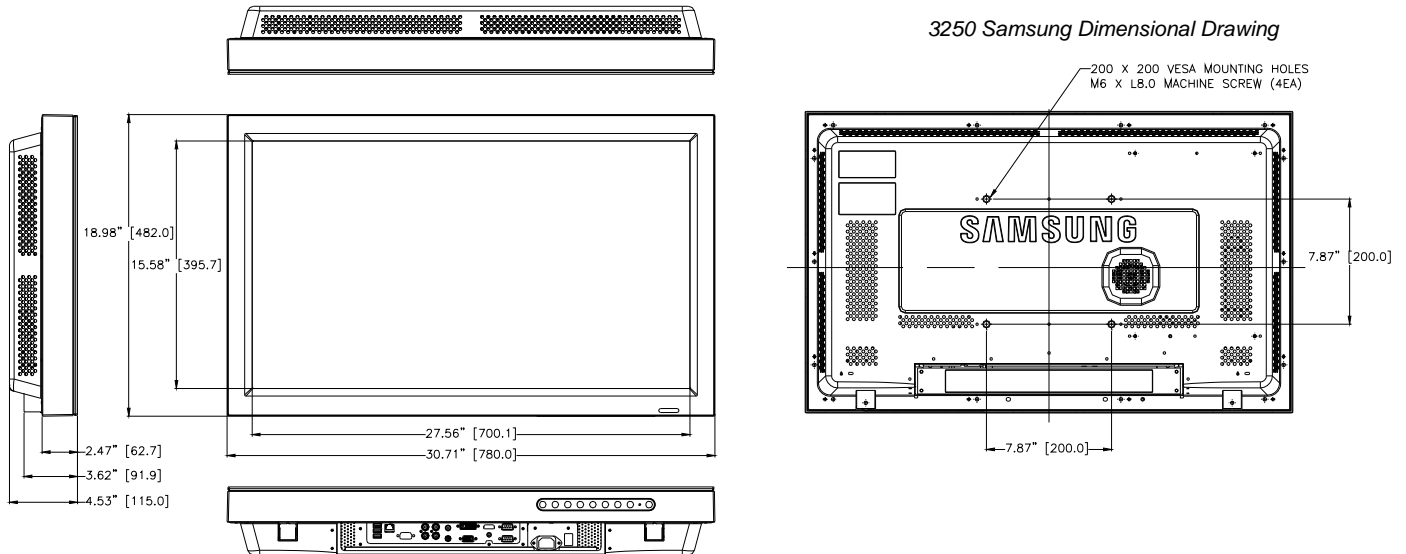

display werks

quality and innovation in LCD integration

3250 Series LCD Touch Screen Monitor

Large Format Interactive LCD

Display Werks Part #3250-TU-320MP2-4SC, Based on the Samsung 320MP-2 and
Display Werks Part #3250-TU-320MXN2-4SC, Based on the Samsung 320MXn-2

3M™ Surface Capacitive Touch Screen Specifications:

- **Total additional weight to monitor:** 5.6lbs.
- **Construction:** Cleartek II Hardcoat with anti glare properties over glass substrate.
- **Input Method:** Finger input.
- **Positional Accuracy:** Reported coordinates are within 1.0% of true position (based on viewing area dimensions)
- **Light Transmission:** Up to 91.5%.
- **Operating Temperature:** -40°C to 70°C
- **Minimum Contact Requirement:** 5.4 ms
- **Response Time:** 20 ms for tap input.
- **Expected Life Performance:** No known wear-out mechanism, as there are no layers, or moving parts.
- **Total Additional Depth to Samsung 320MP-2, 320MXn-2:** 0.25"
- **Surface Obstructions:** Withstands surface contaminants such as dirt, dust and grime.

Touch screen Controller Specifications:

- **Dual Interface:** USB or RS232 Serial (specify when ordering).
- **Maximum Single USB Cable Length:** 5m (16.4 ft)

Note: Distances over 5m using USB can be achieved by using a USB extension system.

Note: Power for the LCD monitor itself requires a connection to a 110 VAC receptacle.